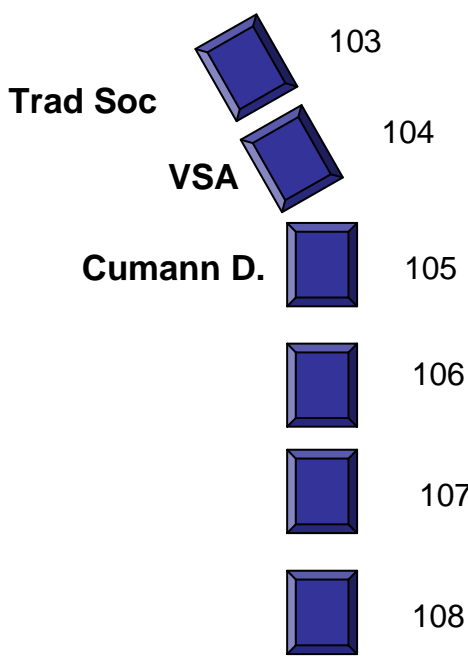

Bailey Allen
Hall Main
Entrance

Áras na Mac
Léinn Foyer
Entrance

12  Law Soc

11  FLAC

EXIT

10  Cumann de Barra
(Fianna Fáil)

9  Labour Youth

8  Lit & Deb

NSS  3

DJ  4

Rush Café
Entrance

EXIT EXIT

Brand New!
Gazebo Tables just outside Áras Na Mac Léinn

Outside

College bar

**Aras na
macleinn
entrance**