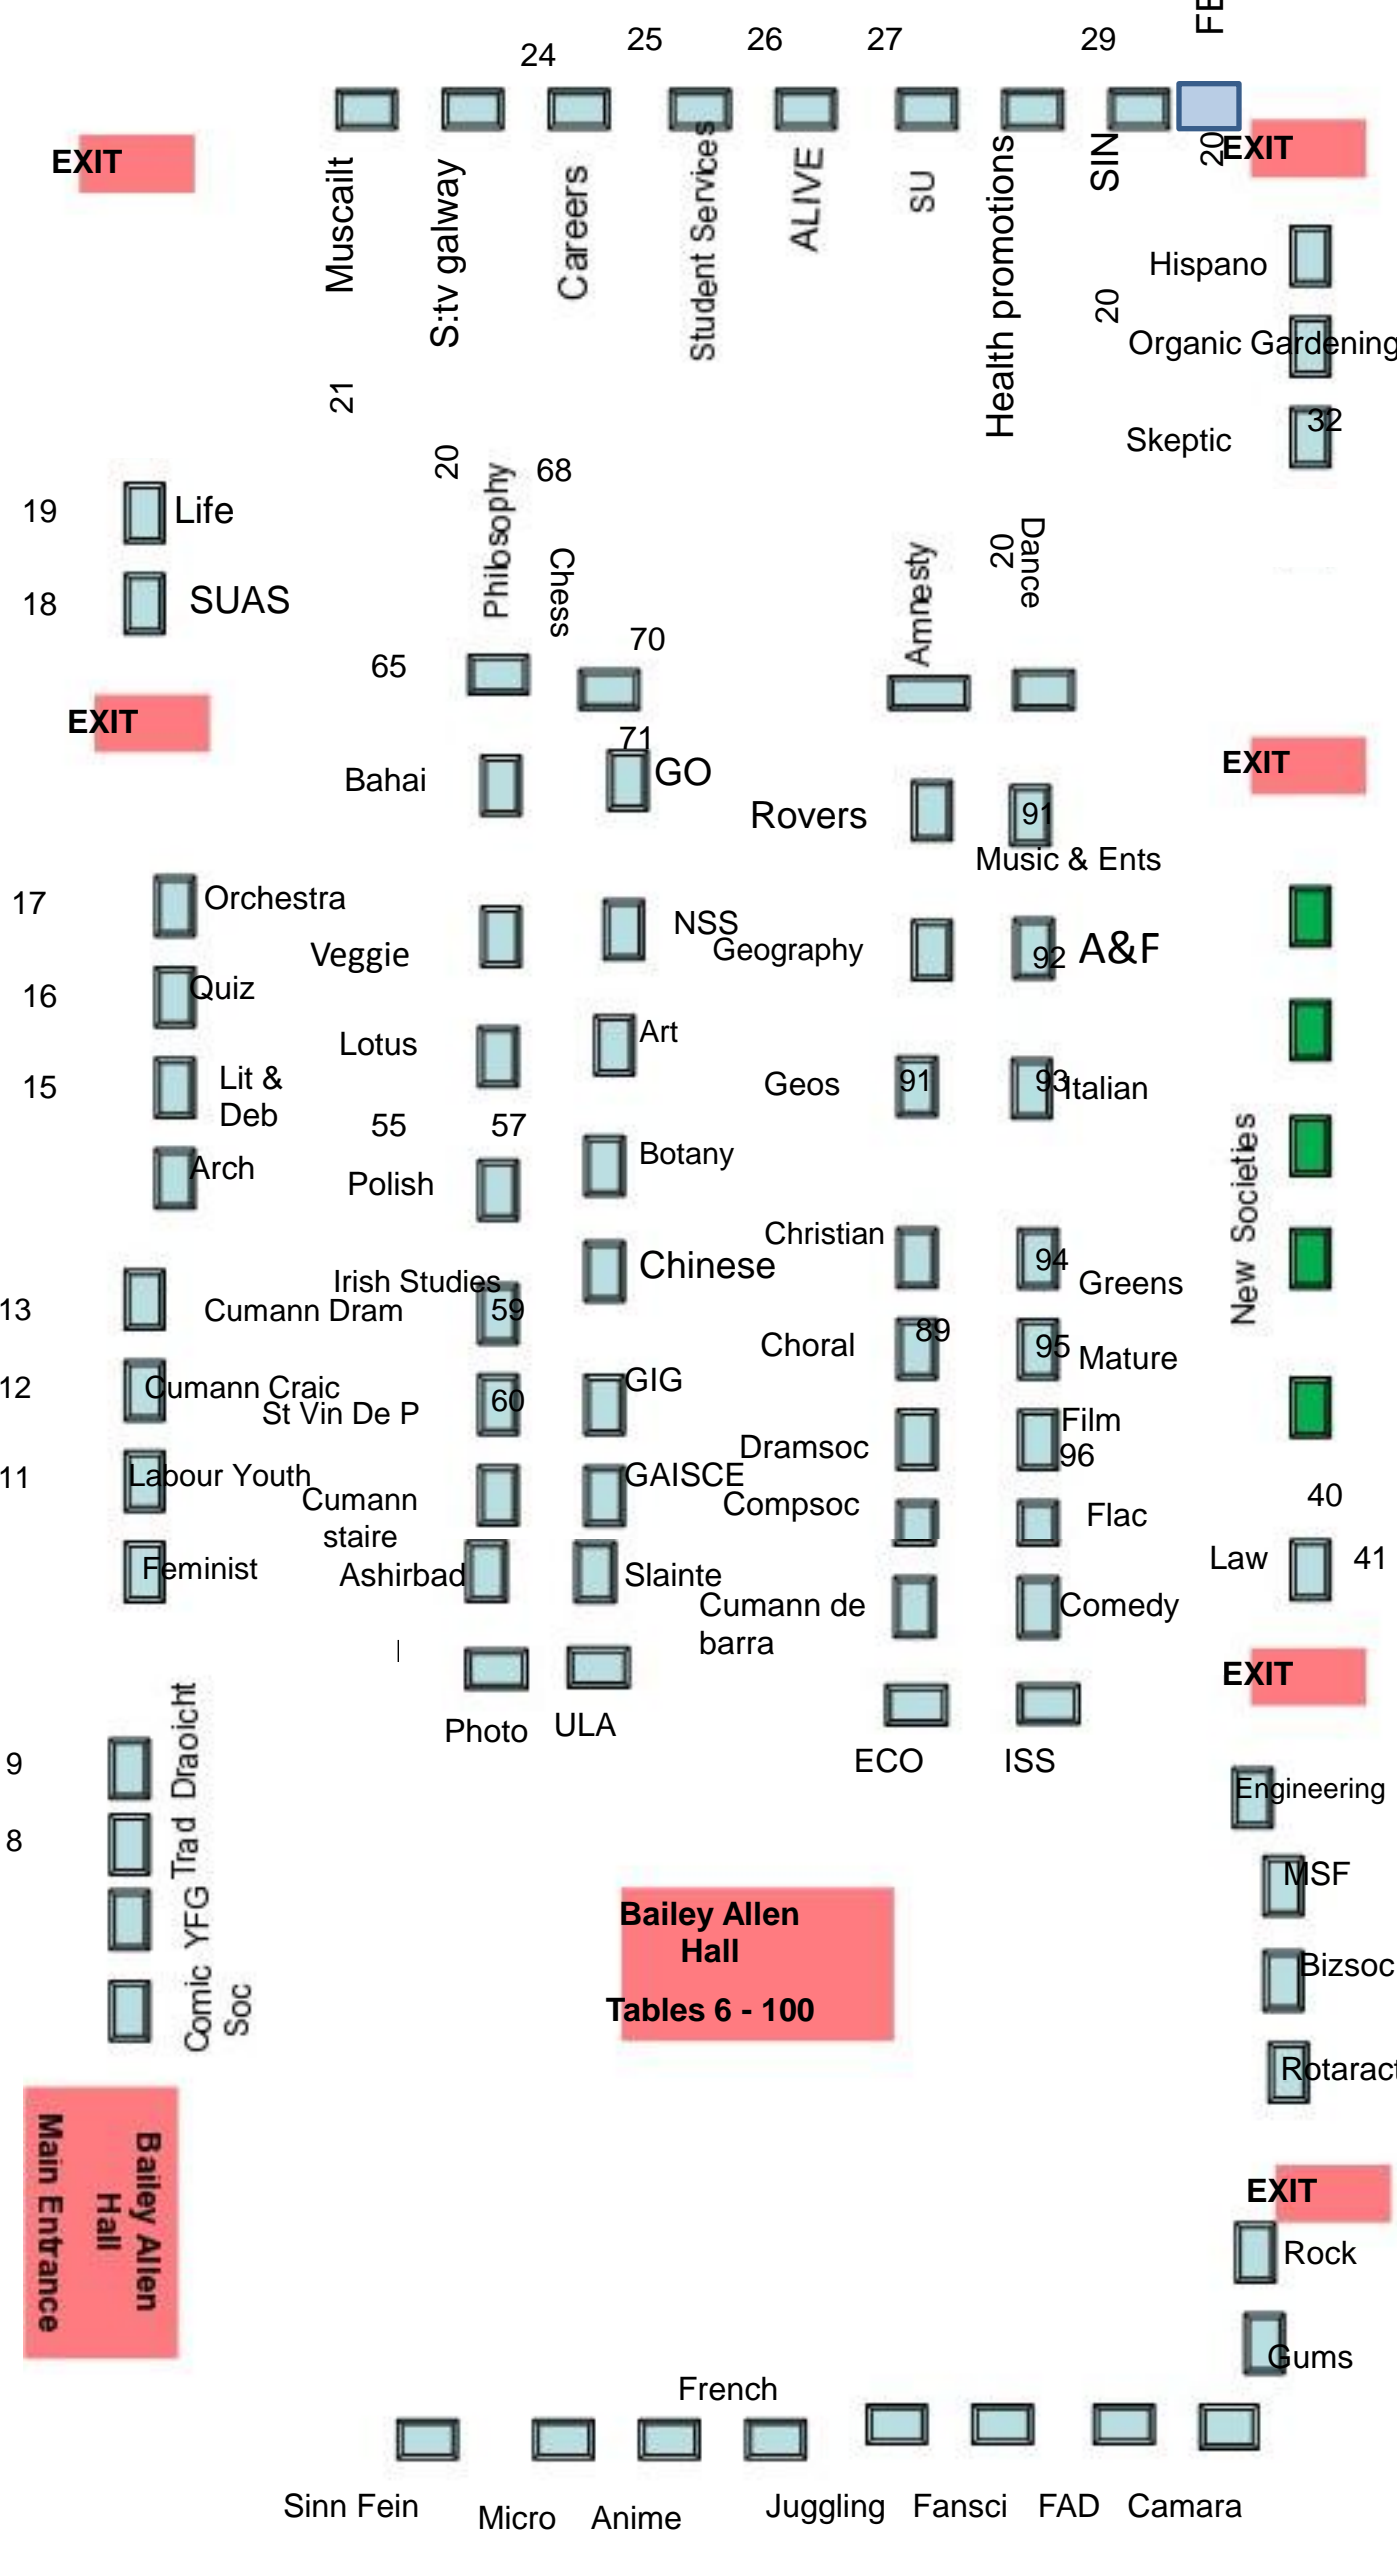

Main Entrance
Bailey Allen Hall

Bailey Allen Hall
Tables 6 - 100

Foyer

Revolving
Door

DJ
Society